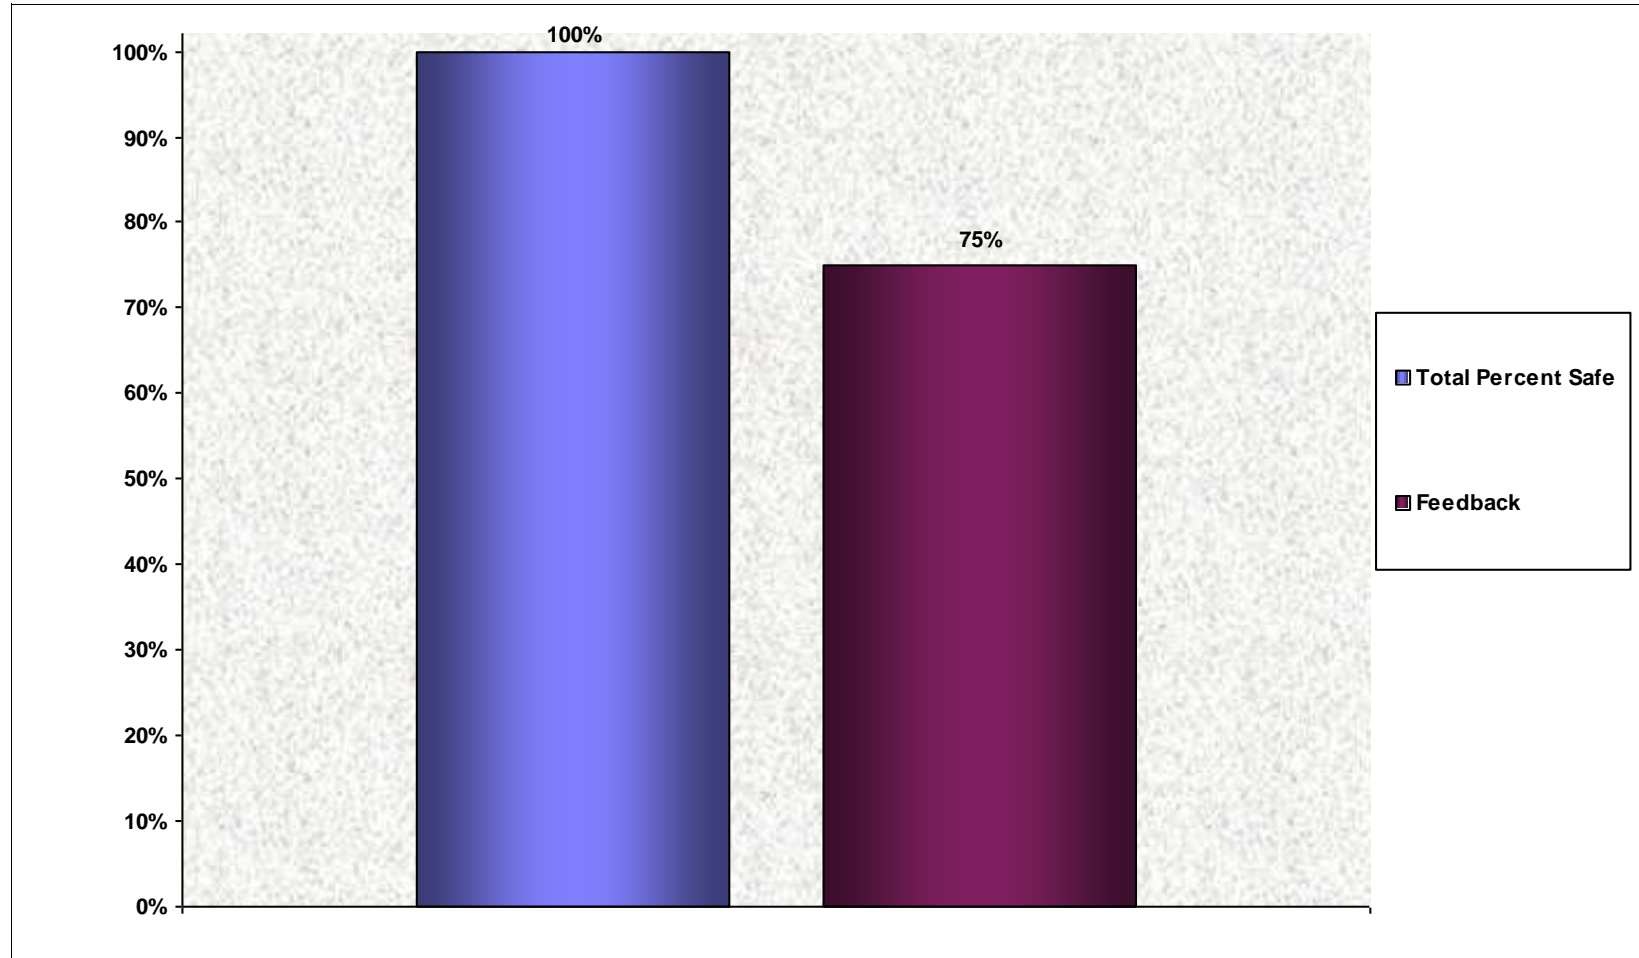

Overall Percent Safe

Total Cards: 8
Total Behaviors Observed: 162
Percentage of Safe Cards: 100%
10-Sep-12

Copyright 1998 Moreno & Associates, Inc.

Location: Offshore/New Iberia/BP/America
Personnel Observed: DII, Pneu Elect, Contractor
For the Dates 1/1/2012 Through 8/31/2012